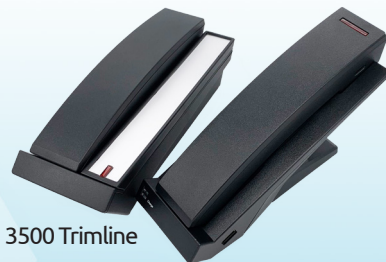

3500 Trimline

9700 PACKAGE CONTENTS

- 9700 Series base
- Handset
- RJ45 line cord
- RJ14 line cord, 12 ft/3.66 m (Analog)
- AC Adapter (Analog only)
- Faceplates for handset & base
- Overlays for handset & base

9700 Handset Kit